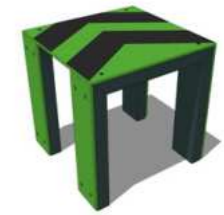

PW 03
WALL CUBE EMPTY
1 036 x 1 000 x 1 018 mm