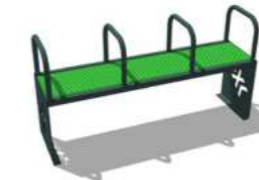

PB 06
BENCH 02
1500 x 400 x 810 mm