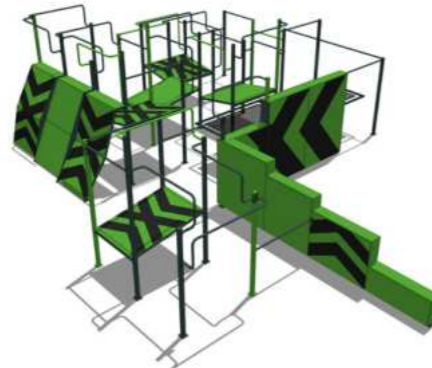

PS 05
PARKOUR SET STAR
10 040 x 7 555 x 3 000 mm