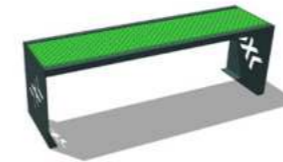

PB 05
BENCH 01
1500 x 400 x 520 mm