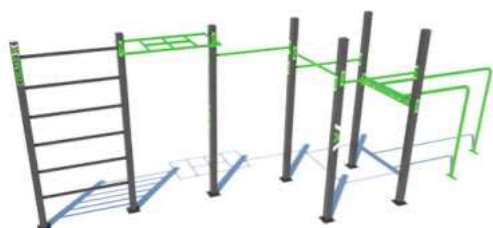

WO 0401
IDAHO
7090 x 1290 x 2700 mm