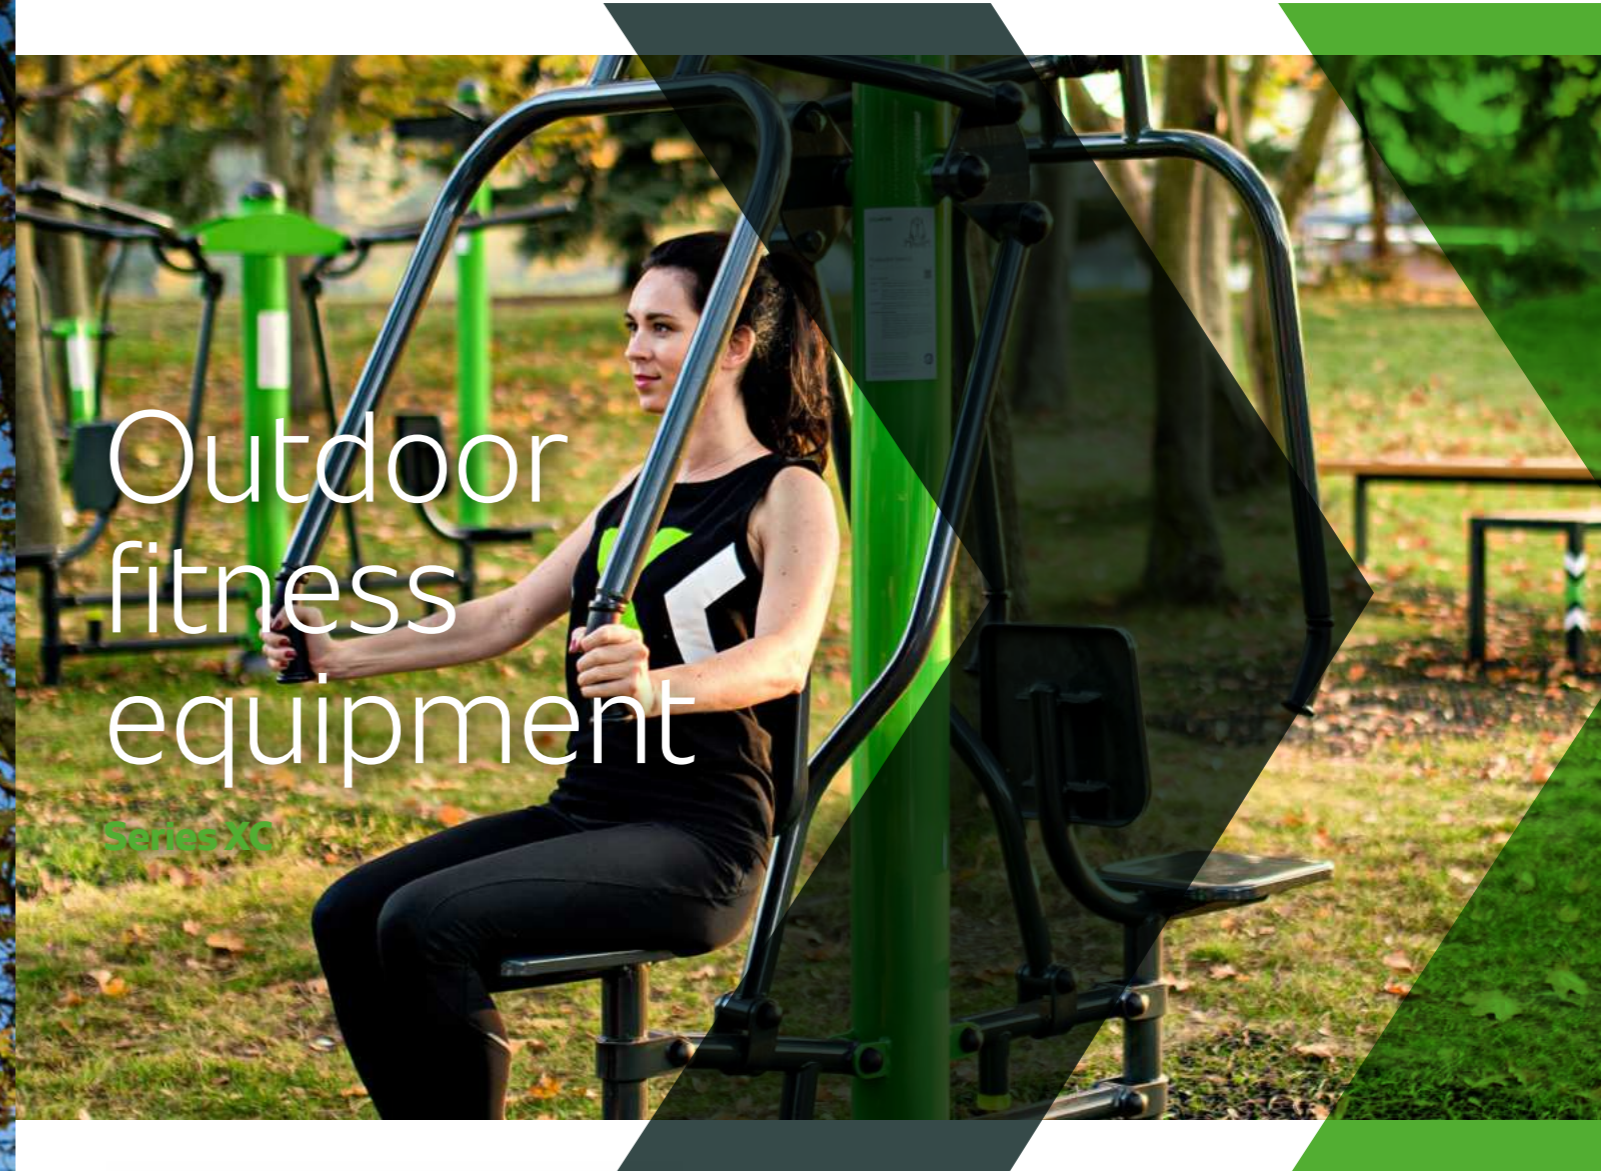

Outdoor fitness equipment

Series XC

COLMEX ALL-METAL FITNESS EQUIPMENT - XC SERIES

- Colors in harmony with nature
- Solid metal construction
- Safe and design parts
- For use in city parks, forests and residential areas
- Everything in stock, you can build a playground tomorrow!