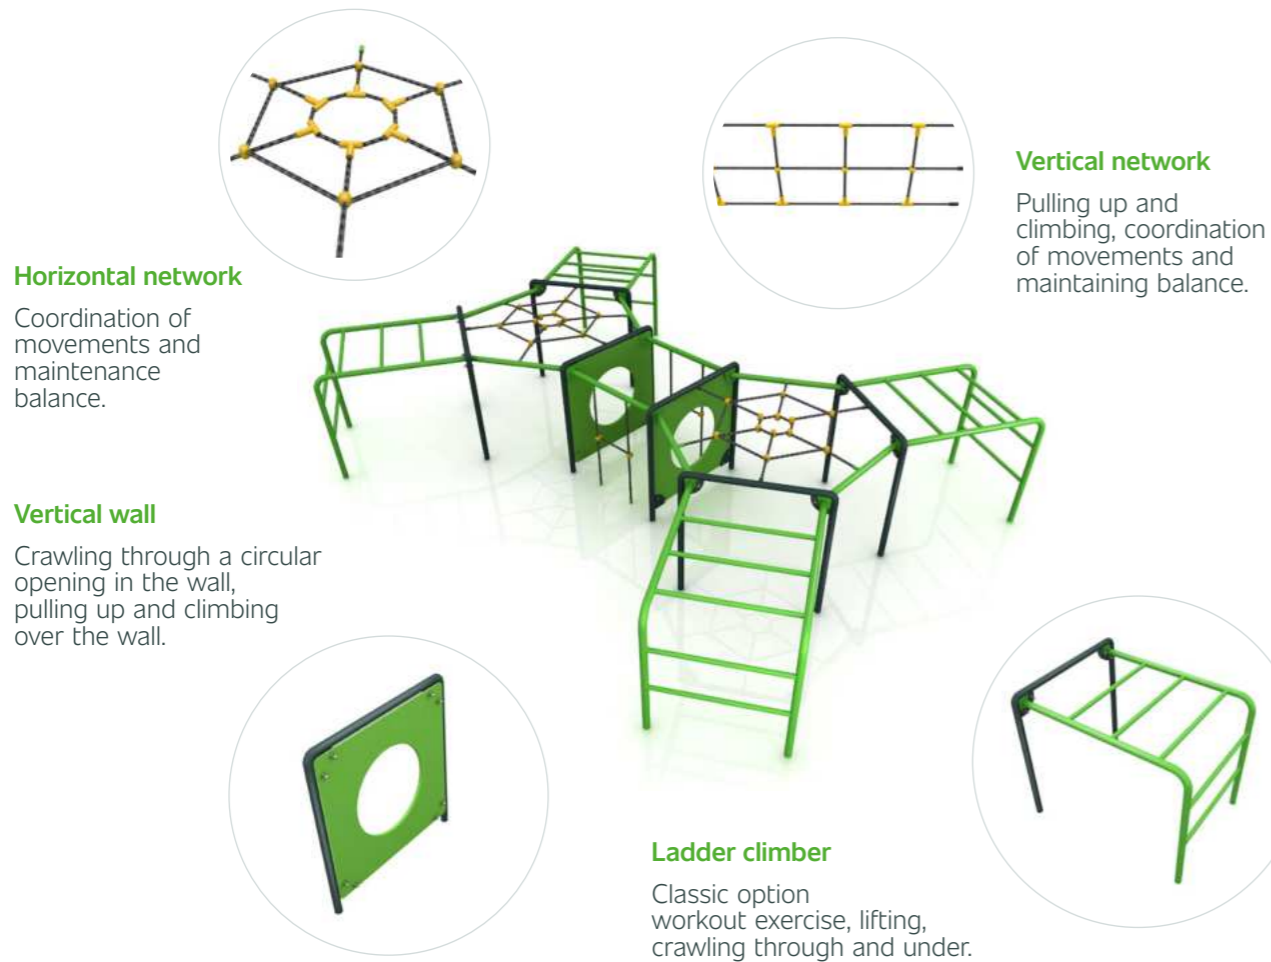

For more information, including realisations and references, please visit www.colmex.eu

Children's Workout

DW Series

MULTIFUNCTIONAL CHILDREN'S PLAYGROUND

- ▶ Modular kit system
- ▶ Development of coordination, flexibility and strength
- ▶ Exercise while playing for children from 3 years of age
- ▶ Immediate delivery from a verified supplier

Outdoor children's workout for children to move and play

Modern playgrounds think about the importance of developing motor skills, movement and strength. Workout is intended for children from 3 years of age, belongs to schools and kindergartens, public sports fields and playgrounds as a supplement to game sets to support children's physical activities.

Horizontal network

Coordination of movements and maintenance balance.

Vertical network

Pulling up and climbing, coordination of movements and maintaining balance.

Vertical wall

Crawling through a circular opening in the wall, pulling up and climbing over the wall.