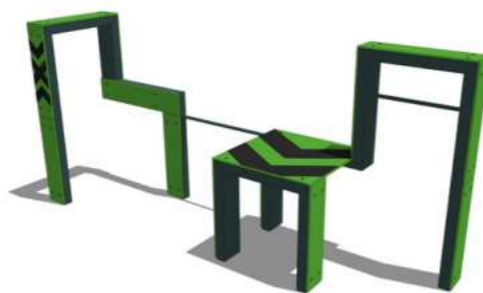

PS 06
PARKOUR SET LINE
4 393 x 250 x 2 500 mm

PS 07
PARKOUR SET CHAIR
3 685 x 2 046 x 2 500 mm

PB 01
RAILINGBENCH SINGLE
1 048 x 448 x 1 024 mm

PB 02
RAILINGBENCH DOUBLEBACK
2 048 x 448 x 1 024 mm

PB 03
RAILINGBENCH OUTCORNERR
2 224 x 1 224 x 1 024 mm