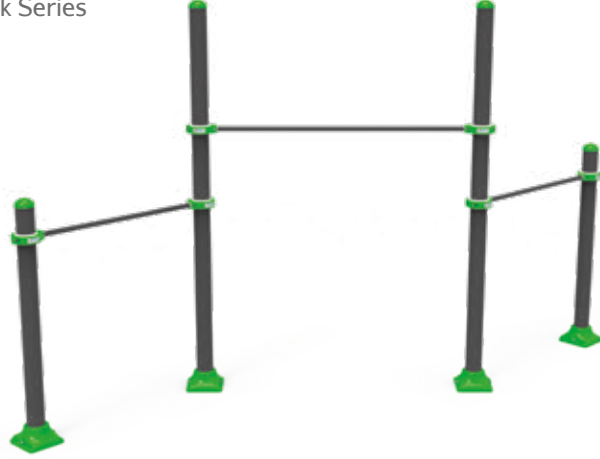

FİTNESS PARK SERİSİ
Fitness Park Series

FP2408