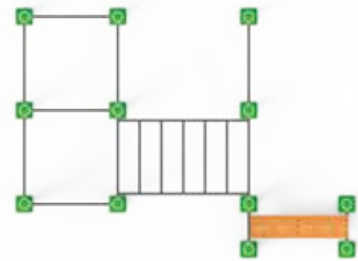

FİTNESS PARK SERİSİ
Fitness Park Series

FP2432

FİTNESS PARK SERİSİ
Fitness Park Series

FP2433

FP2436

FP2434

FP2437

ÜRÜN KODU Product Code	ÜRÜN ADI Product Name	YAŞ ARALIĞI Ages	KAPASİTE Number of User	DÜŞME YÜKSEKLİĞİ Drop Height (mm)	TEPE YÜKSEKLİĞİ Hill Height (mm)	OTURUM ALANI Seating Area (mm)	GÜVENLİK ALANI Safety Area (mm)
FP2432	Fitness Park Serisi / Fitness Park Series	+14	5	2450	2640	2050x4140	5050x7140
FP2433	Fitness Park Serisi / Fitness Park Series	+14	9	2450	2640	2960x5540	5960x8540
FP2434	Fitness Park Serisi / Fitness Park Series	+14	11	2450	2640	3540x4860	6540x7860

ÜRÜN KODU Product Code	ÜRÜN ADI Product Name	YAŞ ARALIĞI Ages	KAPASİTE Number of User	DÜŞME YÜKSEKLİĞİ Drop Height (mm)	TEPE YÜKSEKLİĞİ Hill Height (mm)	OTURUM ALANI Seating Area (mm)	GÜVENLİK ALANI Safety Area (mm)
FP2435	Fitness Park Serisi / Fitness Park Series	+14	16	2460	2640	6870x8660	9870x11660
FP2436	Fitness Park Serisi / Fitness Park Series	+14	11	2450	2640	3390x7140	6390x10140
FP2437	Fitness Park Serisi / Fitness Park Series	+14	9	2640	3540	2070x6160	5070x9160